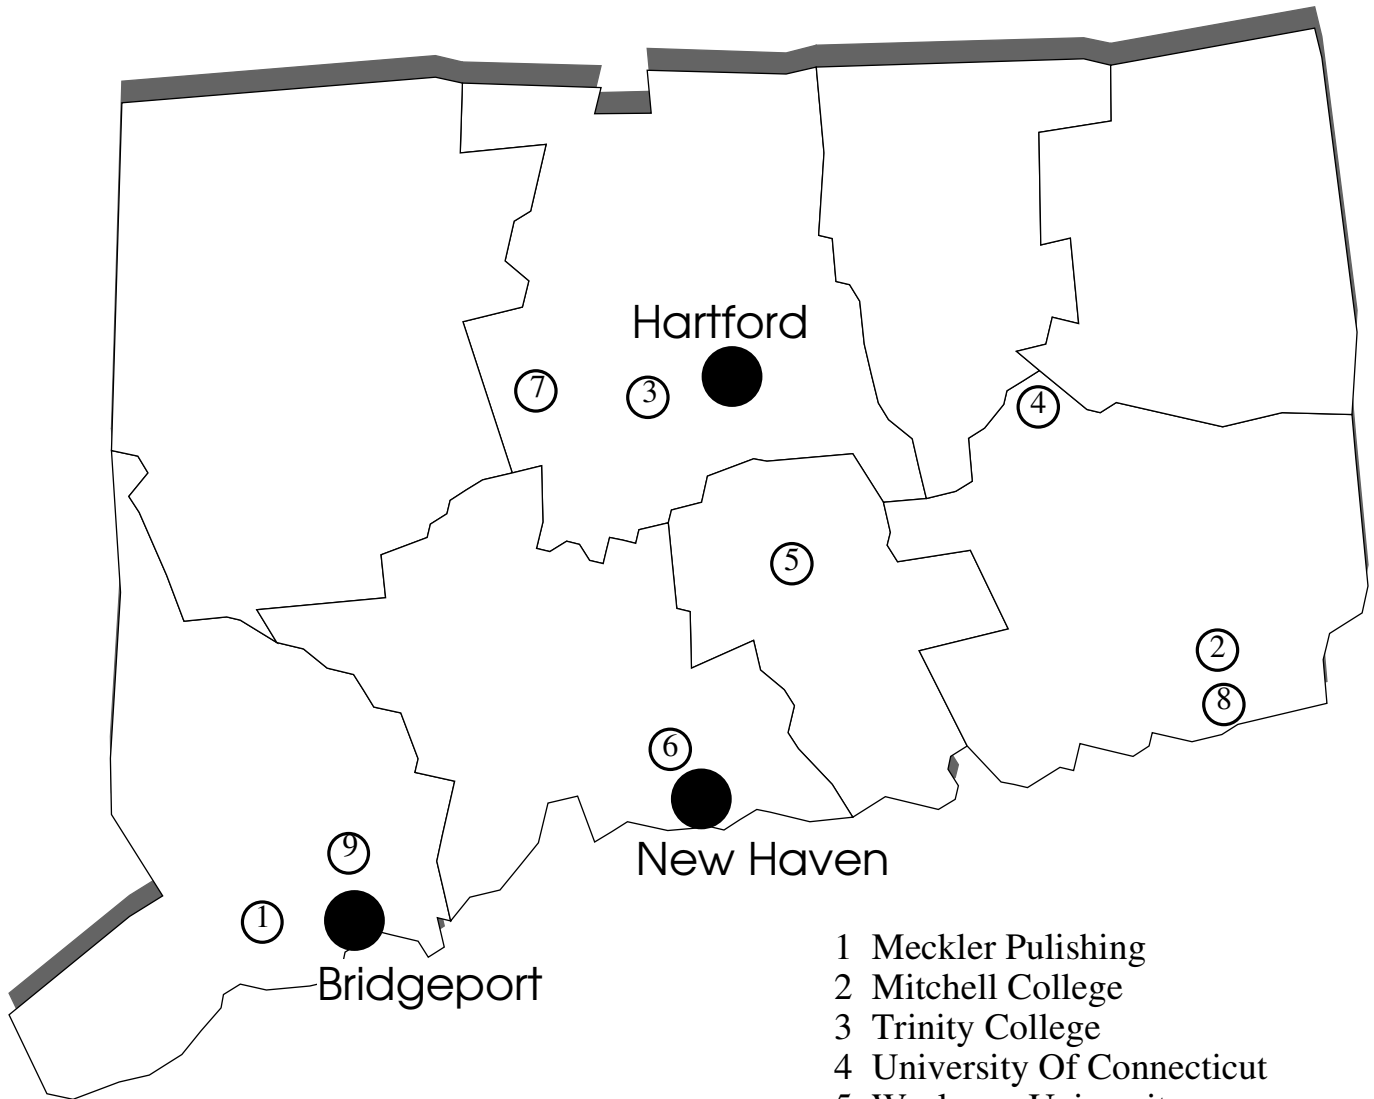

# JvNCnet

## Connecticut Members

- 1 Meckler Pulishing
- 2 Mitchell College
- 3 Trinity College
- 4 University Of Connecticut
- 5 Wesleyan University
- 6 Yale University
- 7 Connecticut State University
- 8 Connecticut College
- 9 University of Bridgeport

**Key:** ● JvNCnet backbone access nodes  
○ Current JvNCnet Members